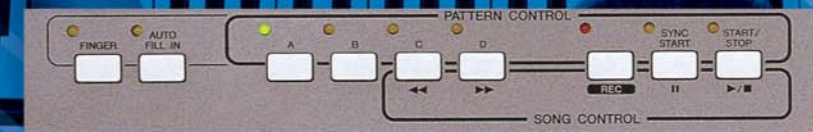

JAM—Patterns to groove on

The MM6 has a full set of Patterns that give you rhythmic backing in a wide variety of music styles—including Hip Hop, Rap, R&B, Dance, Ambient, Pop, Rock, Jazz and even World styles. These Patterns are just what you need to shake up the dance floor. All dynamic, all powerful—the MM6 gives you the real thing.

Patterns that stay in the groove, but never sound mechanical. Drum loops with a truly human feel that dance and float around the beat, yet remain firmly in the pocket. Riffs and licks that get you inspired, get you moving, and get you creating some serious music.

Arpeggiate Yourself

Generate some excitement. The powerful Arpeggiator feature lets you automatically create repeating rhythmic phrases and note patterns. A full 213 Arpeggiator types are built in, letting you trigger a variety of musically useful and exciting patterns to get the house jumping. Many of these Arpeggiator types use synth lead, piano and guitar Voices to generate melodic and broken chord patterns based on the chords you play with your left hand. Bass arpeggios and Drum Voice rhythm loops are also included, letting you easily set up dynamic riffs and beats to jam over.

For details please contact:

This document is printed on chlorine-free (ECF) paper with soy ink.

LPA530

F10019350